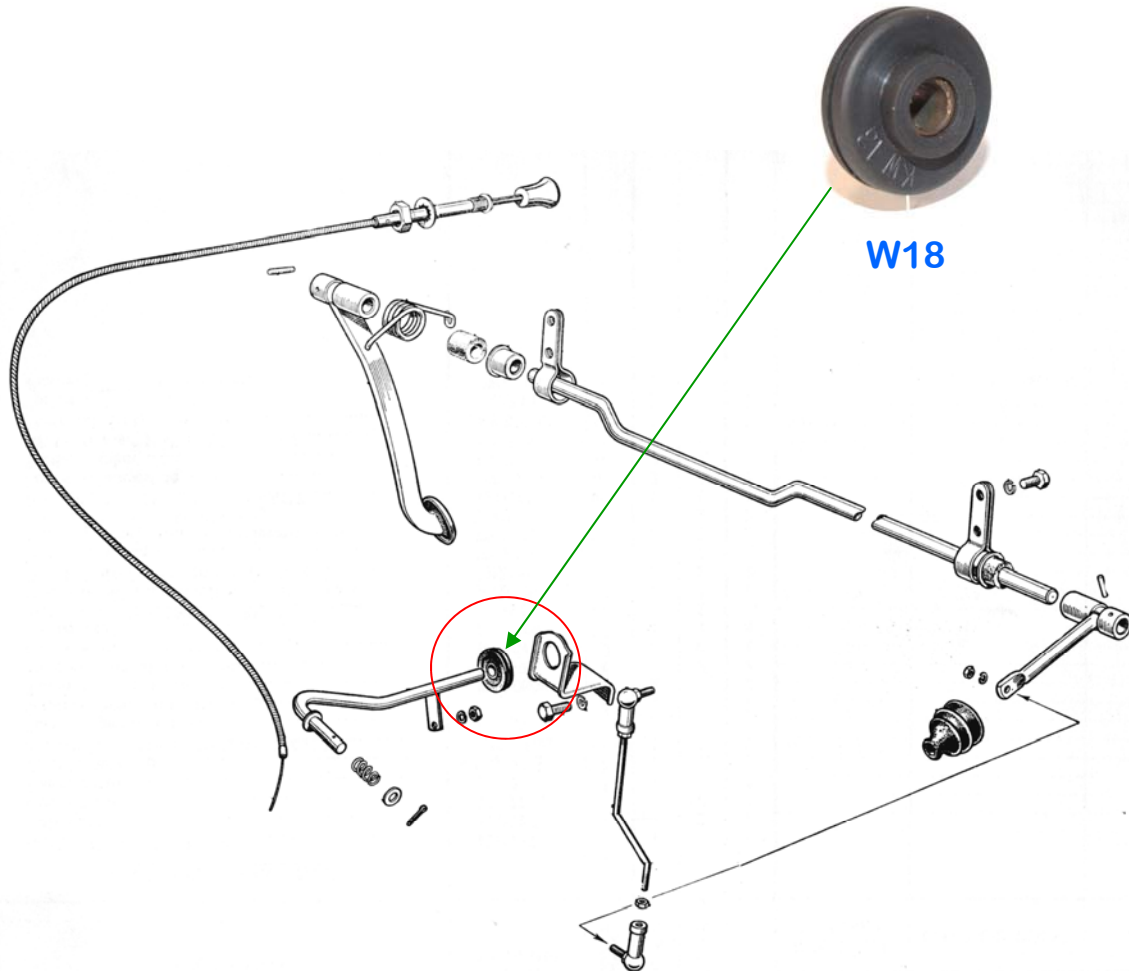

Wolseley 24/80 MK I & II

Accelerator Bush

Part Number	Description	Quantity per car
KW18	Rubber Bush Assy: Accelerator Linkage Pivot (inc phosphor bronze bush)	1
KW18a	Replacement Phosphor Bronze for KW18	