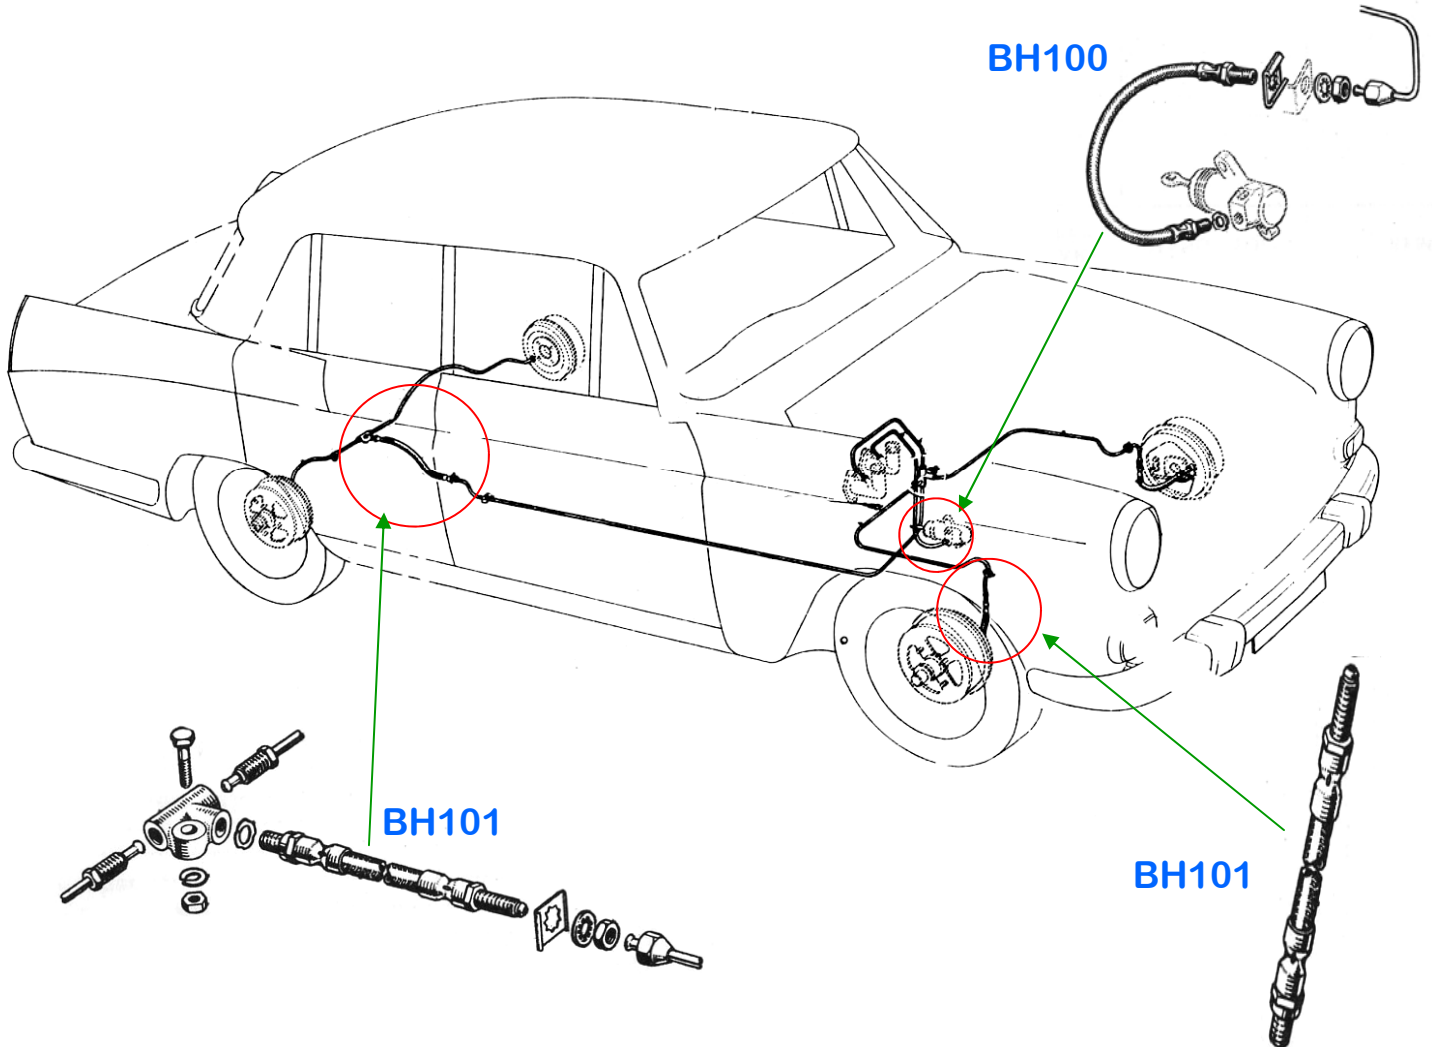

Wolseley 24/80 MK I & II

Brake Hoses

| Part Number | Description | Quantity per car |
|-------------|---|------------------|
| BH100 | Clutch Hose: Slave Cylinder (Manual Cars) | 1 |
| BH101 | Brake Hose: Front | 2 |
| BH101 | Brake Hose: Rear | 1 |