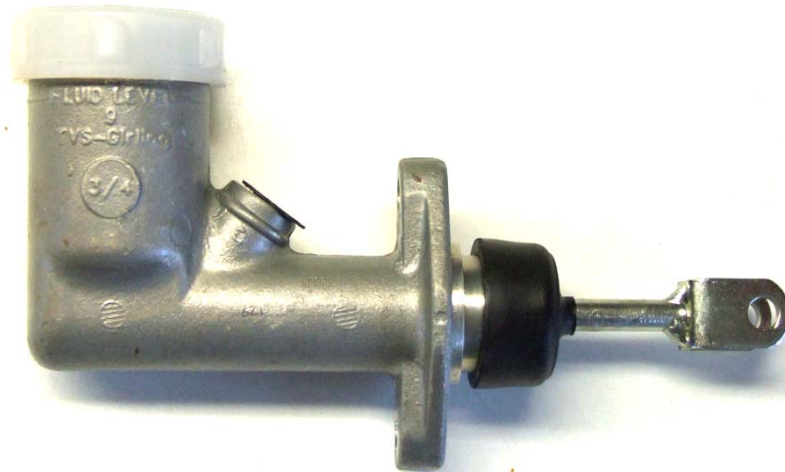

Wolseley 24/80 MK I & II

Brake & Clutch Master Cylinders

Part Number	Description	Quantity per car
	Brake Master Cylinder (all cars)	1
	Clutch Master Cylinder (manual cars only)	1
	Seal Kit (suits both master cylinders)	