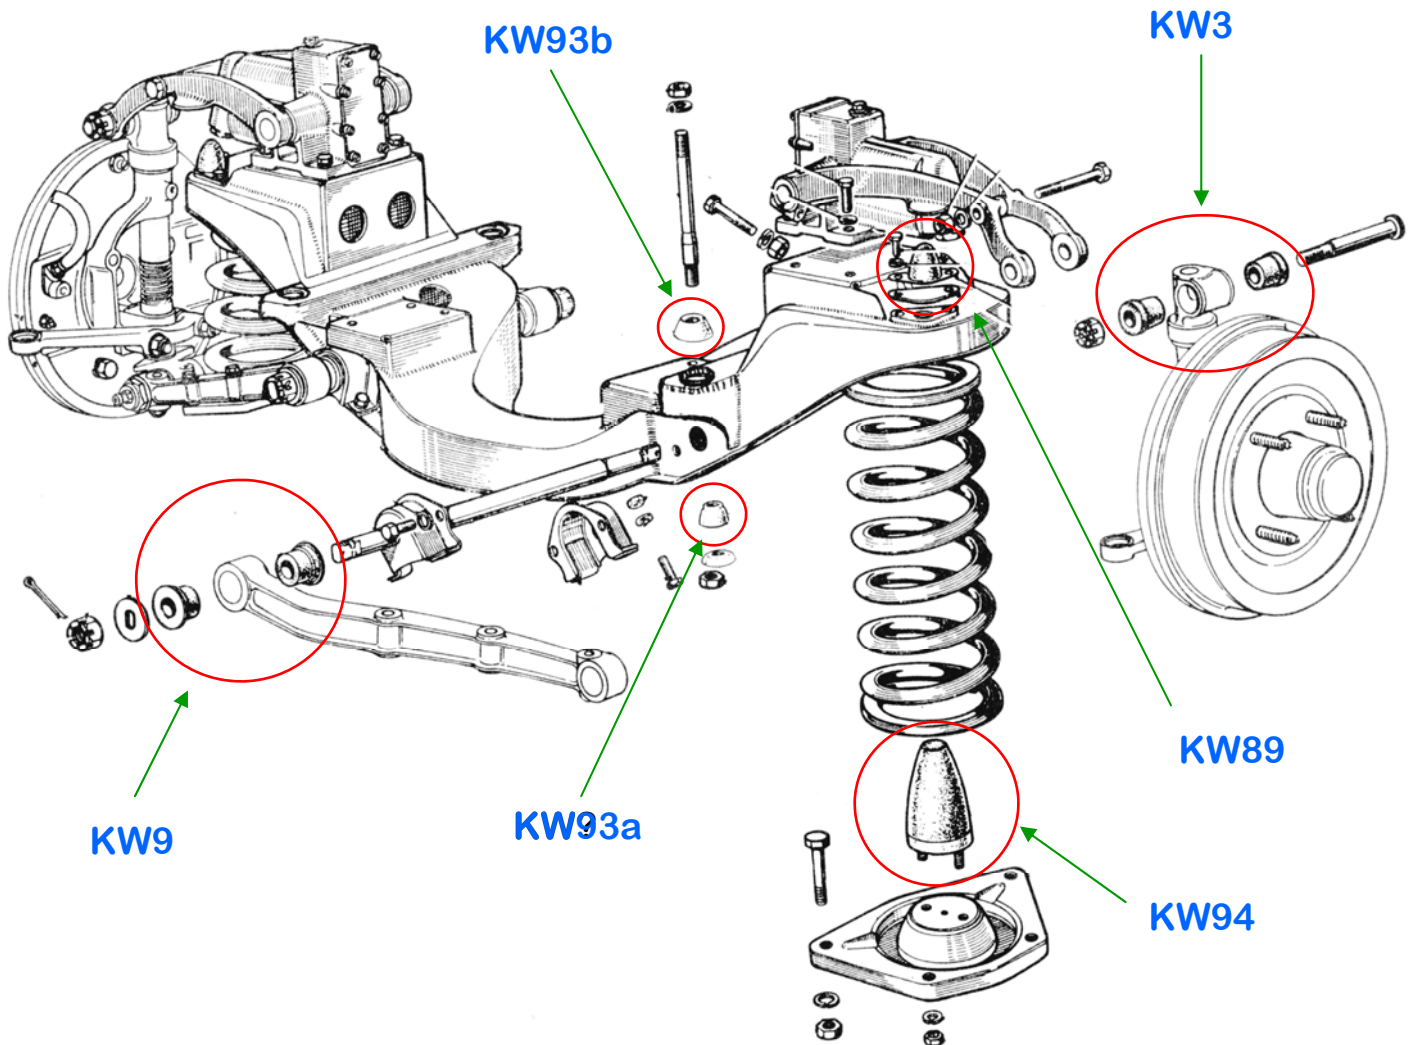

Wolseley 24/80 MK I & II

Front Suspension Rubbers

| Part Number | Description | Quantity per car |
|-------------|----------------------------------|------------------|
| KW3 | Rubber Bush: Upper Outer | 4 |
| KW9 | Rubber Bush: Inner Lower | 4 |
| KW94 | Bump Stop: Lower plate | 2 |
| KW93b | Rubber Sub-frame Mounting: Upper | 2 |
| KW93a | Rubber Sub-frame Mounting: Lower | 2 |
| KW89 | Bump Stop: Shocker Lever | 4 |