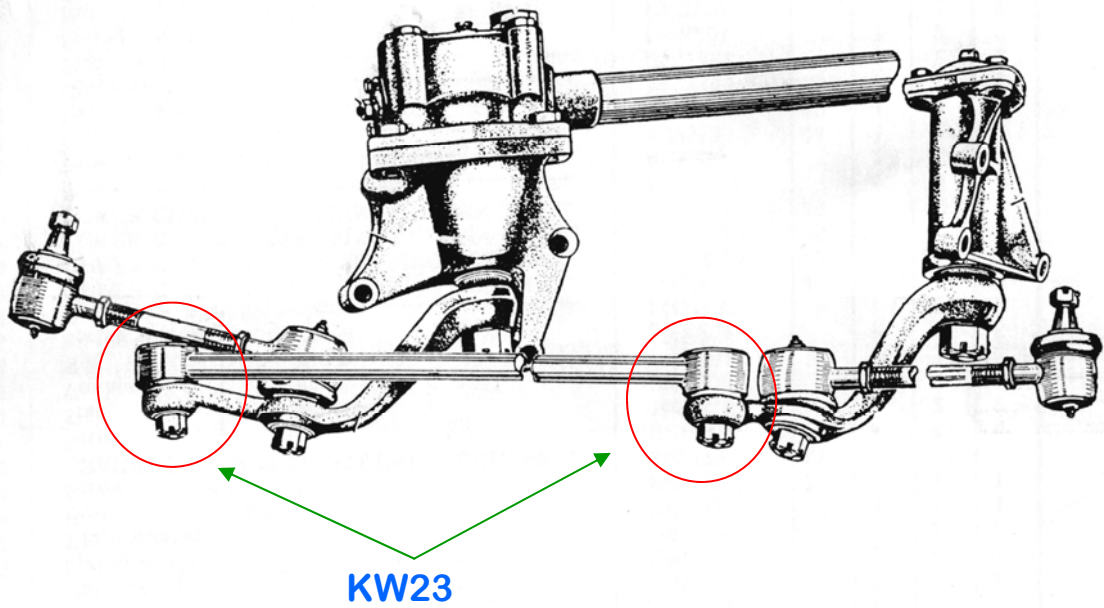

Wolseley 24/80 MK I & II

Steering Tie Bar

Part Number	Description	Quantity per car
KW77	Replacement Tie Bar Pin and Bush Assy.	2