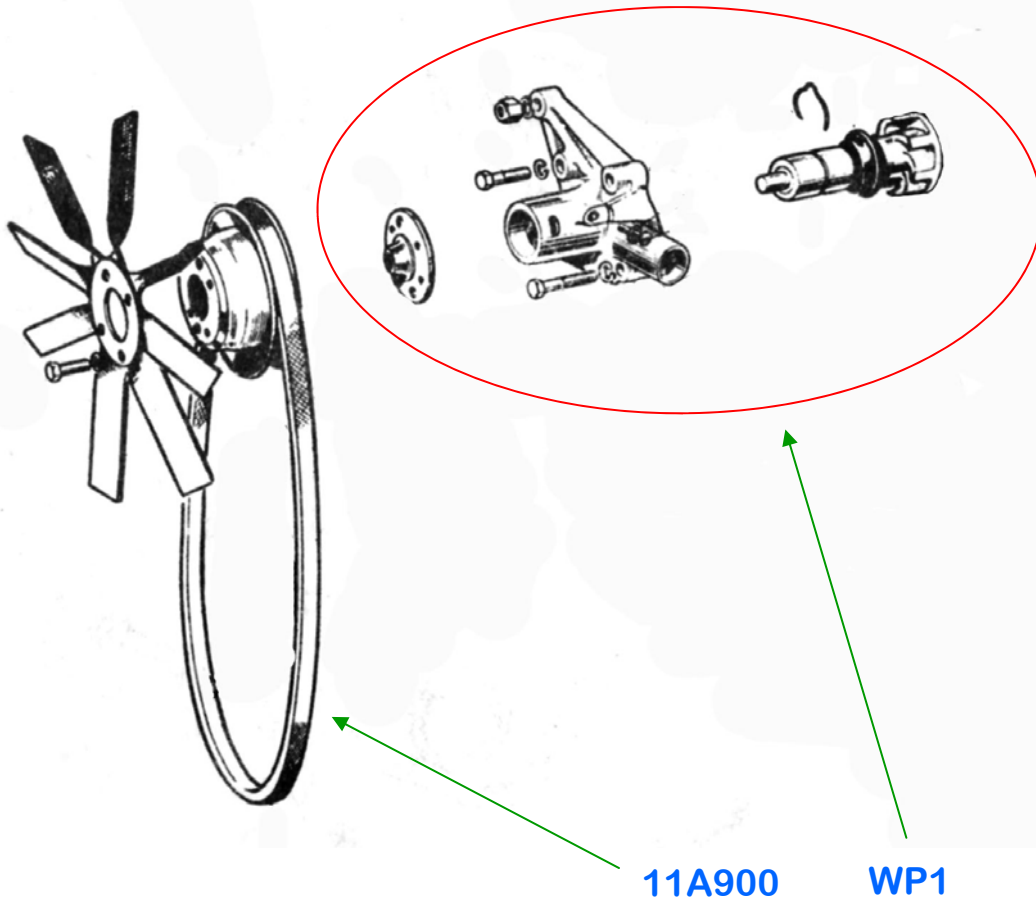

Wolseley 24/80 MK I & II

Water Pump

Part Number	Description	Quantity per car
WP1	Exchange Reconditioned Water Pump Assy.	1
11A900	Fan Belt	1